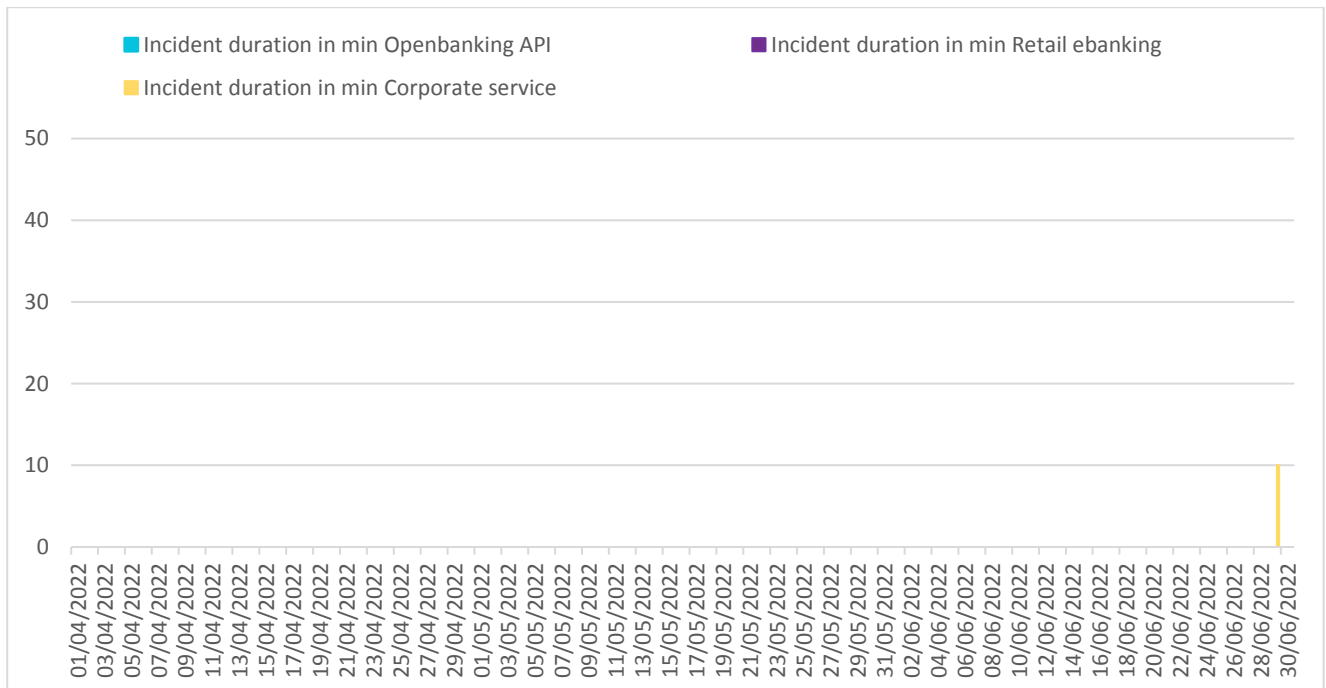

Performance statistics

FAILURES REPORT

OPEN BANKING API, RETAIL EBANKING AND CORPORATE SERVICE

The report presents in graph and table form the duration in minutes of the incidents recorded during the past quarter on a daily basis.

INCIDENTS DURATION IN MINUTES

INCIDENTS RAW DATA

Date	Incident duration in min Openbanking API	Incident duration in min Retail ebanking	Incident duration in min Corporate service
29/06/2022			10