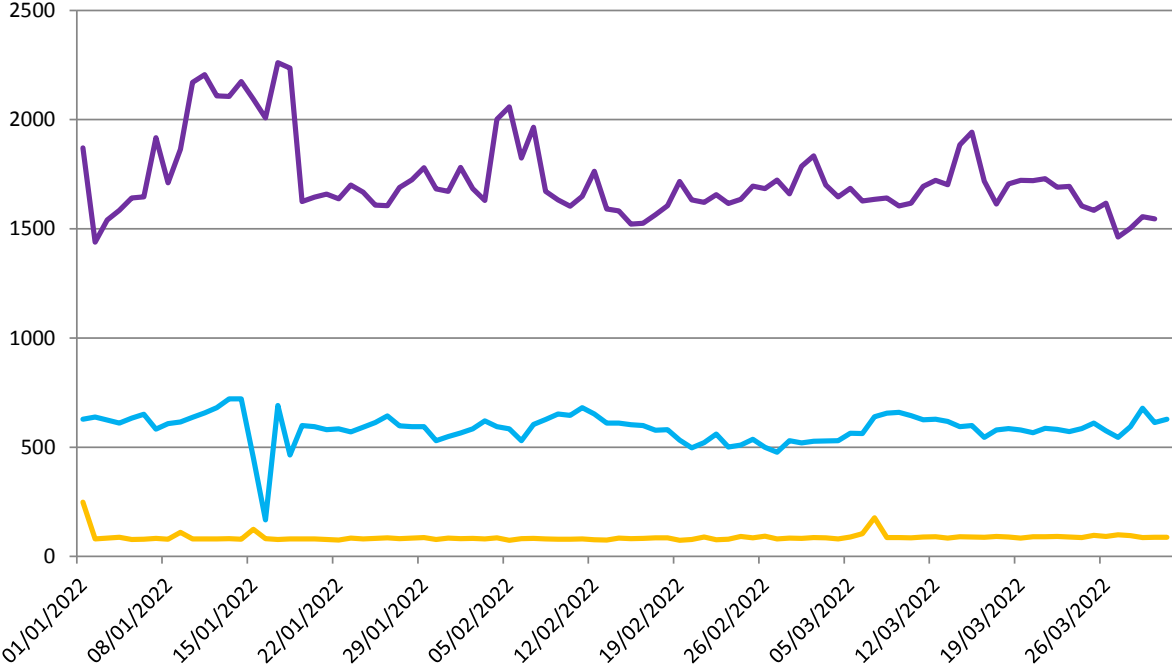

AISP Average Time Taken in milliseconds

- AISP Time Taken in Ms (production) Retail ebanking
- AISP Time Taken in Ms (production) Openbanking API
- AISP Time Taken in Ms (production) Corporate ebanking

PISP Average Time Taken in milliseconds