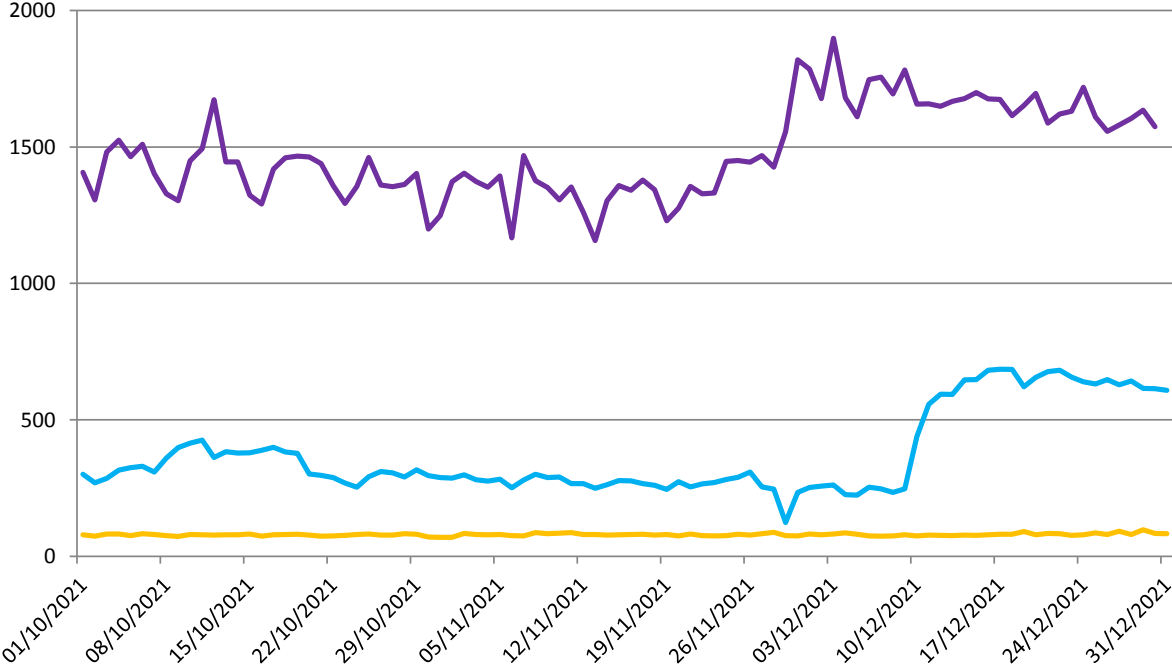

### AISP Average Time Taken in milliseconds

- AISP Time Taken in Ms (production) Retail ebanking
- AISP Time Taken in Ms (production) Openbanking API
- AISP Time Taken in Ms (production) Corporate ebanking

### PISP Average Time Taken in milliseconds