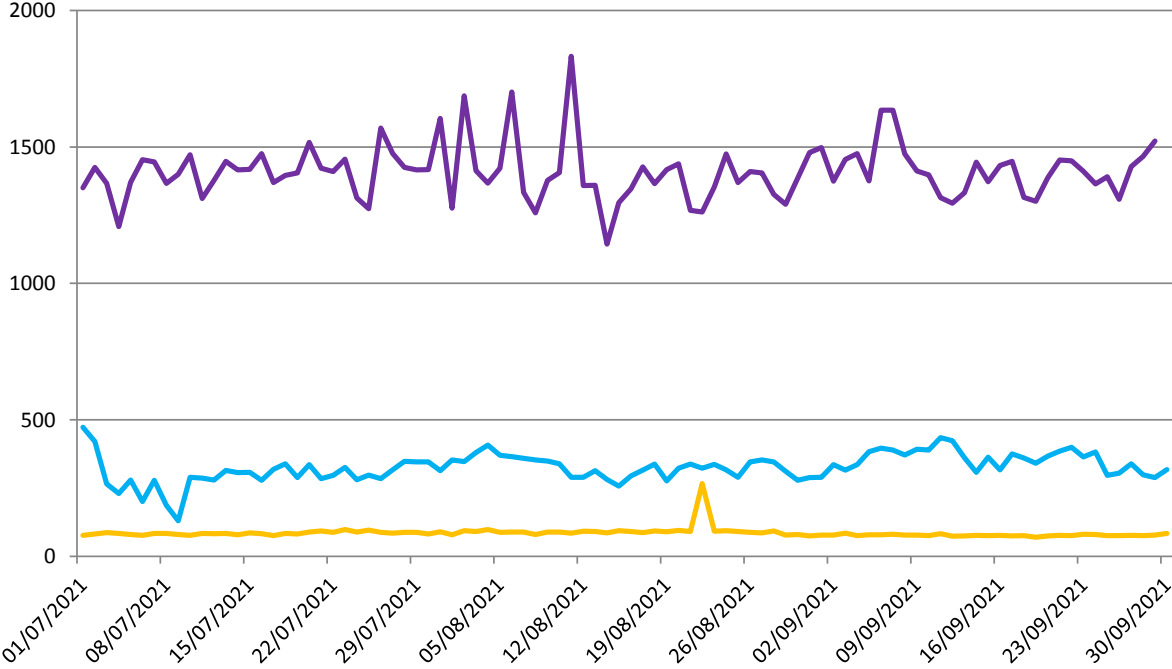

AISP Average Time Taken in milliseconds

- AISP Time Taken in Ms (production) Retail ebanking
- AISP Time Taken in Ms (production) Openbanking API
- AISP Time Taken in Ms (production) Corporate ebanking

PISP Average Time Taken in milliseconds