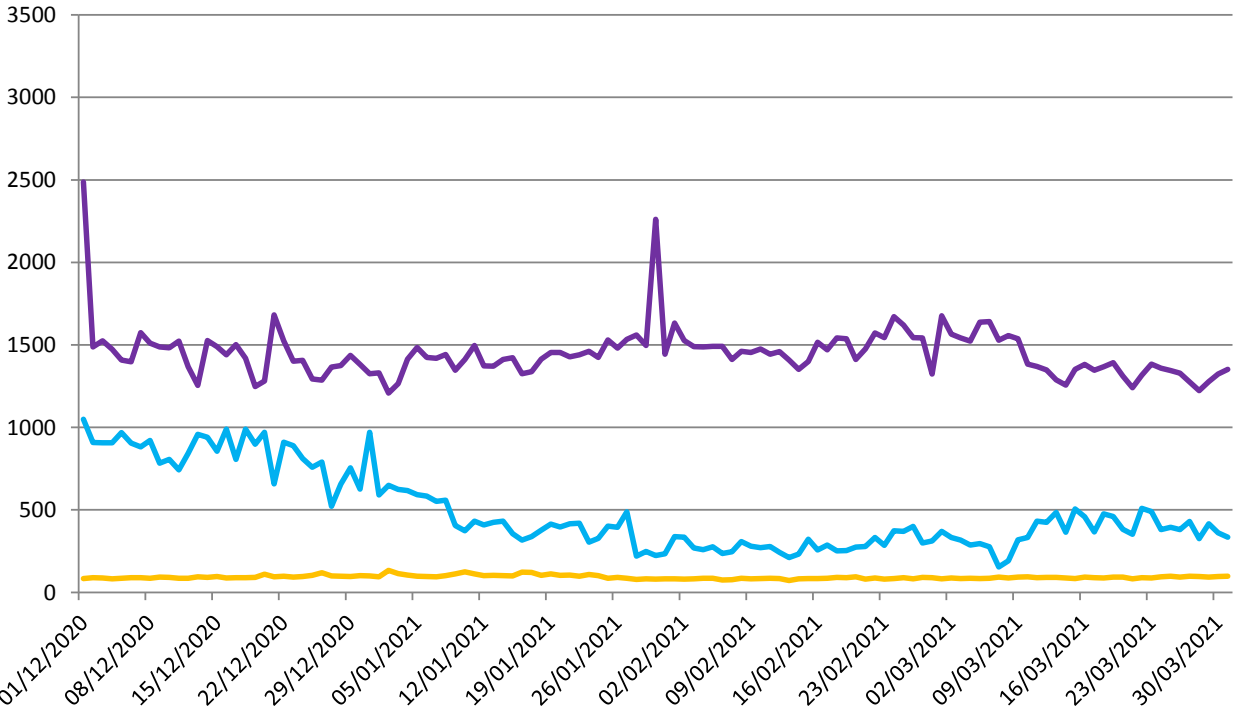

AISP Average Time Taken in milliseconds

- AISP Time Taken in Ms (production) Retail ebanking
- AISP Time Taken in Ms (production) Openbanking API
- AISP Time Taken in Ms (production) Corporate ebanking

PISP Average Time Taken in milliseconds