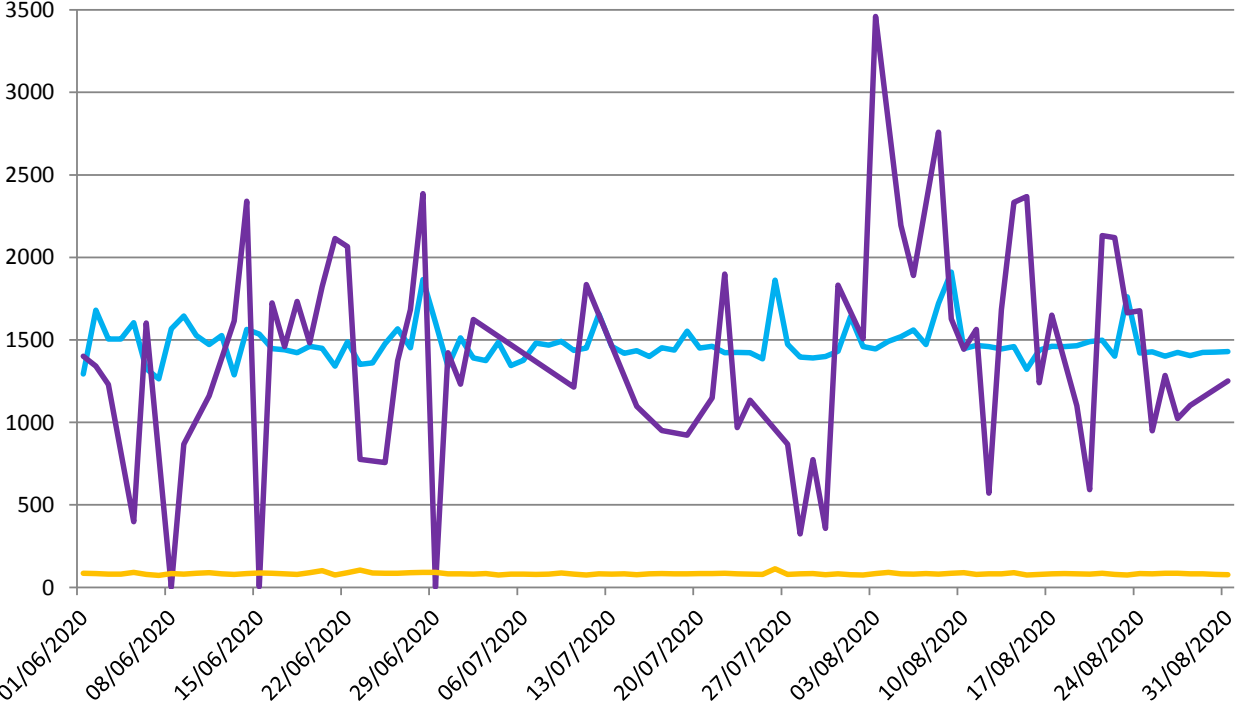

AISP Average Time Taken in milliseconds

- AISP Time Taken in Ms (production) Retail ebanking
- AISP Time Taken in Ms (production) Openbanking API
- AISP Time Taken in Ms (production) Corporate ebanking

PISP Average Time Taken in milliseconds