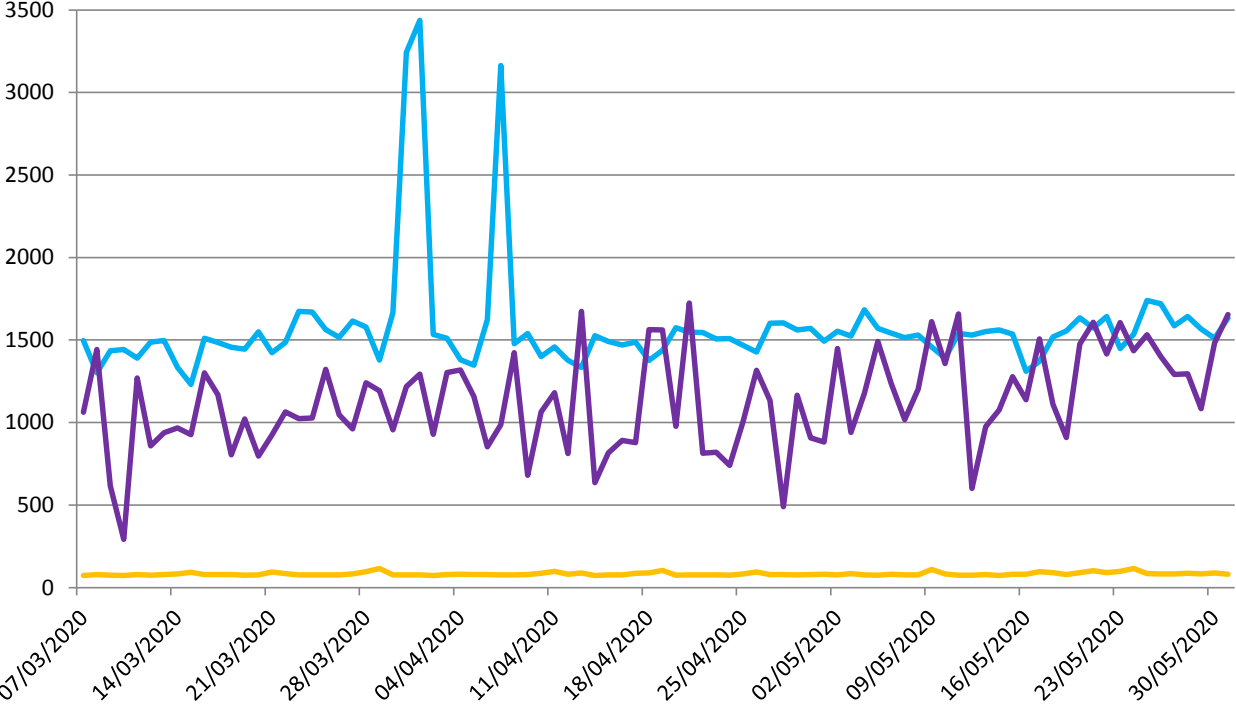

### AISP Average Time Taken in milliseconds

- AISP Time Taken in Ms (production) Retail ebanking
- AISP Time Taken in Ms (production) Openbanking API
- AISP Time Taken in Ms (production) Corporate ebanking

### PISP Average Time Taken in milliseconds